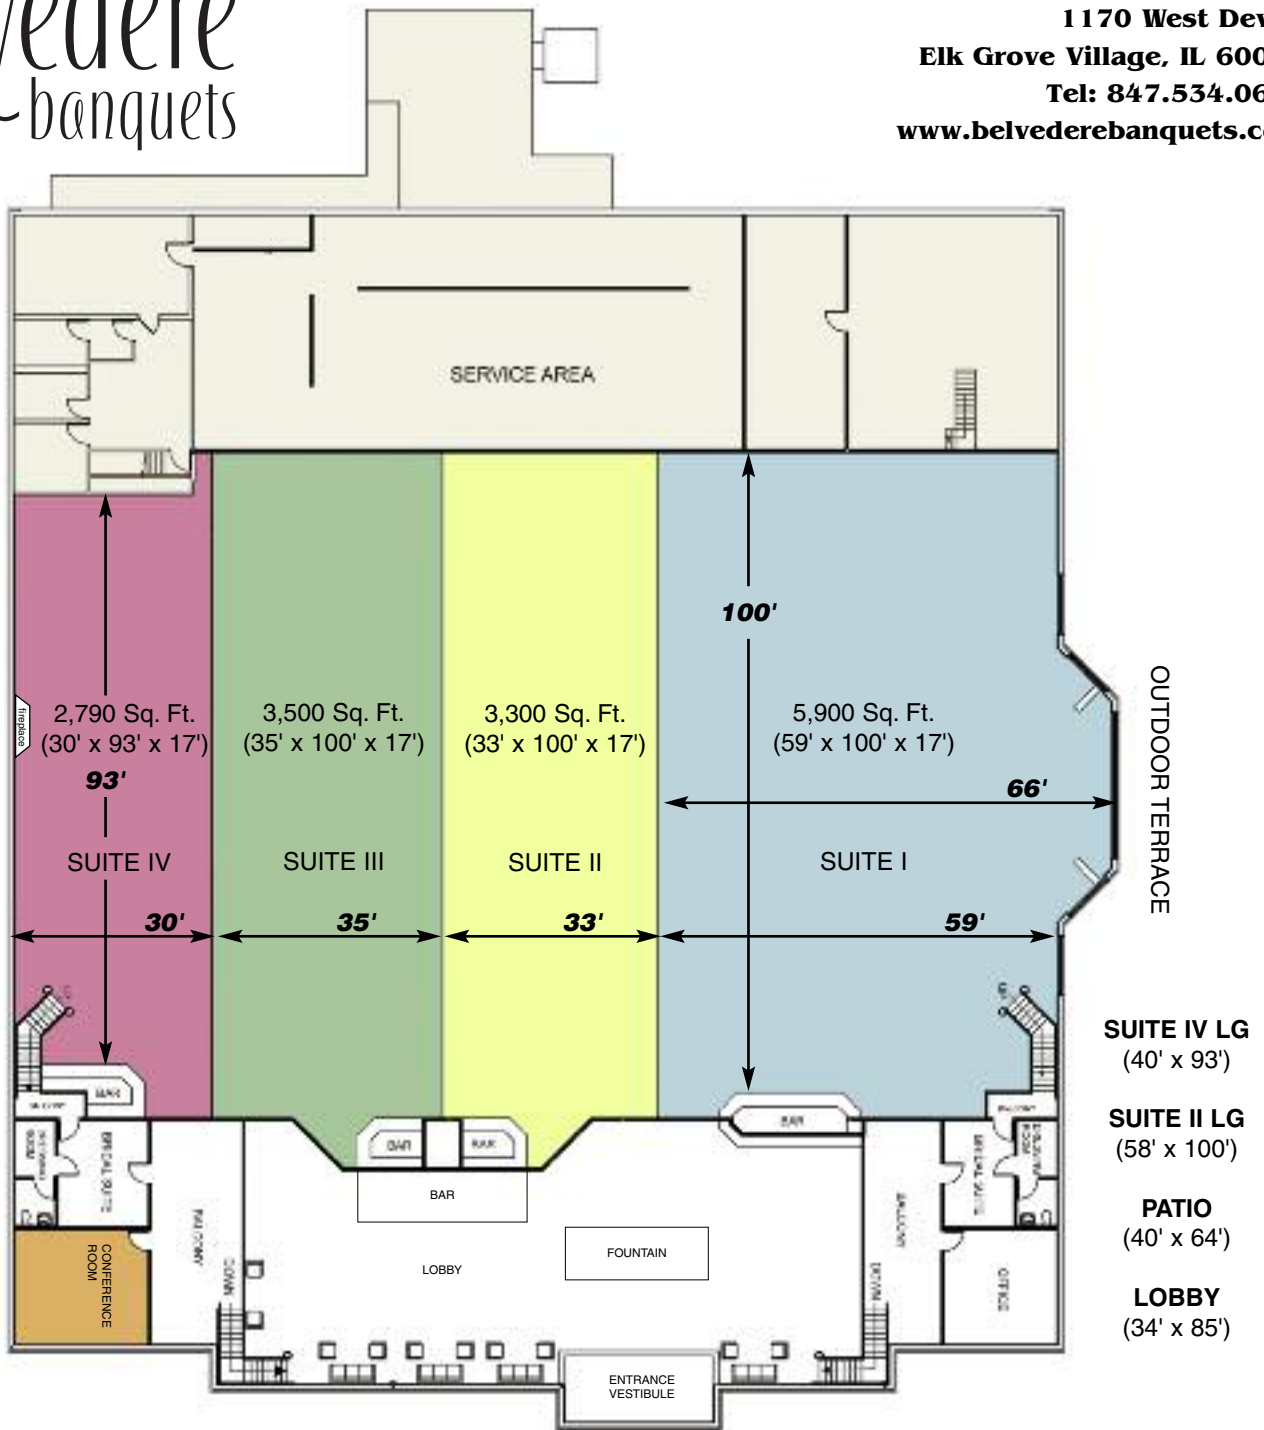

# Belvedere

events ~ banquets

1170 West Devon  
 Elk Grove Village, IL 60007  
 Tel: 847.534.0600  
 www.belvederebanquets.com

- SUITE IV LG**  
(40' x 93')
- SUITE II LG**  
(58' x 100')
- PATIO**  
(40' x 64')
- LOBBY**  
(34' x 85')

	Capacity as a Theater	Capacity as a School	Capacity as a Conference Ctr.	Capacity as a U Stage	Capacity as a Reception Hall	Capacity as Banquet with Dance Floor	Capacity as Banquet w/OUT Dance Floor	Trade show 8x10 booths/ 10x10booths
<b>Grand Ballroom*</b>	1600 People	850 People	-	-	1744 People	1000 People	1270 People	98/78
<b>Suite I</b>	550 People	310 People	-	-	550 People	350 People	400 People	32/26
<b>Suite II</b>	320 People	140 People	110 People	100 People	360 People	225 People	253 People	20/16
<b>Suite III</b>	370 People	160 People	116 People	100 People	380 People	244 People	269 People	21/17
<b>Suite IV</b>	300 People	120 People	93 People	85 People	330 People	160 People	214 People	17/13
<b>Suite IV: Large</b>	320 People	-	124 People	110 People	400 People	200 People	286 People	23/18
<b>Suite II: Large</b>	-	-	-	-	644 People	400 People	-	36/29
<b>Lobby</b>	-	-	-	-	321 People	-	200 People	-
<b>Patio</b>	225 People	-	-	-	284 People	-	120 People	-
<b>Conference Room</b>	-	-	15 People	-	-	-	-	-

\* The Grand Ballroom is all of the suites combined.